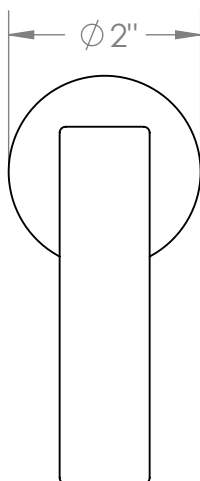

70-WTR-RNK8

Wall Mounted Trim

Includes Alignment Kit

For use with SS-TS200-C, SS-TS200-H, SS-TS150C, SS-TS150-H,
SS-WD2, SS-WD3, SS-VCWD2 or SS-VCWD3 concealed rough

Meets the applicable requirements of ASME A112.18.1-2005/CSA B125.1-05, entitled "Plumbing Supply Fittings"

WATERMARK DESIGNS 8/26/2019

350 Dewitt Ave Brooklyn NY 11207 USA T 718 257 2800 F 718 257 2144 info@watermark-designs.com

70-WTR-RNS4

Wall Mounted Trim

Includes Alignment Kit

For use with SS-TS200-C, SS-TS200-H, SS-TS150C, SS-TS150-H,
SS-WD2, SS-WD3, SS-VCWD2 or SS-VCWD3 concealed rough