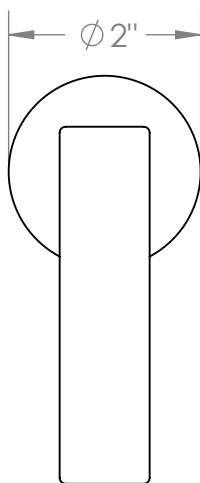

70-WTR-RNK8

Wall Mounted Trim

Includes Alignment Kit

For use with SS-TS200-C, SS-TS200-H, SS-TS150C, SS-TS150-H,
SS-WD2, SS-WD3, SS-VCWD2 or SS-VCWD3 concealed rough

Meets the applicable requirements of ASME A112.18.1-2005/CSA B125.1-05, entitled "Plumbing Supply Fittings"

WATERMARK DESIGNS 8/26/2019

350 Dewitt Ave Brooklyn NY 11207 USA T 718 257 2800 F 718 257 2144 info@watermark-designs.com

70-WTR-RNS4

Wall Mounted Trim

Includes Alignment Kit

For use with SS-TS200-C, SS-TS200-H, SS-TS150C, SS-TS150-H,
SS-WD2, SS-WD3, SS-VCWD2 or SS-VCWD3 concealed rough