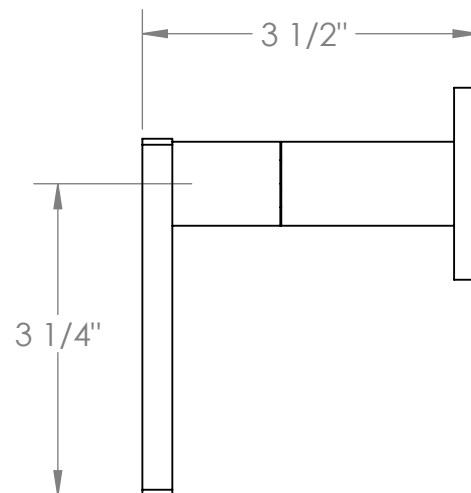

70-WTR-RNK8

Wall Mounted Trim

Includes Alignment Kit

For use with SS-TS200-C, SS-TS200-H, SS-TS150C, SS-TS150-H,
SS-WD2, SS-WD3, SS-VCWD2 or SS-VCWD3 concealed rough

Meets the applicable requirements of ASME A112.18.1-2005/CSA B125.1-05, entitled "Plumbing Supply Fittings"

WATERMARK DESIGNS 8/26/2019

350 Dewitt Ave Brooklyn NY 11207 USA T 718 257 2800 F 718 257 2144 info@watermark-designs.com

70-WTR-RNS4

Wall Mounted Trim

Includes Alignment Kit

For use with SS-TS200-C, SS-TS200-H, SS-TS150C, SS-TS150-H,
SS-WD2, SS-WD3, SS-VCWD2 or SS-VCWD3 concealed rough