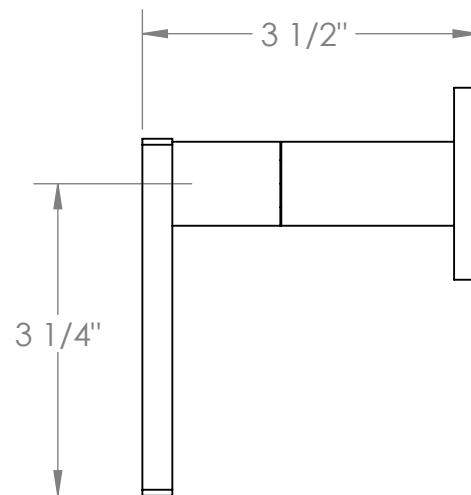

70-WTR-RNK8

Wall Mounted Trim

Includes Alignment Kit

For use with SS-TS200-C, SS-TS200-H, SS-TS150C, SS-TS150-H,
SS-WD2, SS-WD3, SS-VCWD2 or SS-VCWD3 concealed rough

Meets the applicable requirements of ASME A112.18.1-2005/CSA B125.1-05, entitled "Plumbing Supply Fittings"

WATERMARK DESIGNS 8/26/2019

350 Dewitt Ave Brooklyn NY 11207 USA T 718 257 2800 F 718 257 2144 info@watermark-designs.com

70-WTR-RNS4

Wall Mounted Trim

Includes Alignment Kit

For use with SS-TS200-C, SS-TS200-H, SS-TS150C, SS-TS150-H,
SS-WD2, SS-WD3, SS-VCWD2 or SS-VCWD3 concealed rough

Meets the applicable requirements of ASME A112.18.1-2005/CSA B125.1-05, entitled "Plumbing Supply Fittings"

WATERMARK DESIGNS 8/26/2019

350 Dewitt Ave Brooklyn NY 11207 USA T 718 257 2800 F 718 257 2144 info@watermark-designs.com